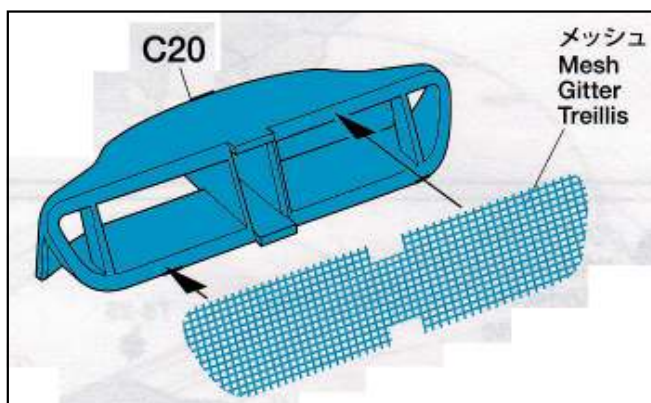

# Pan Pacific PLAFIT Championship 2009 GT Category Body making Regulations

## ● TOYOTA SC430

※Please install all explained parts.

Pan Pacific PLAFIT Championship 2009  
GT Category Body making Regulations

● TOYOTA SC430

※Please install all explained parts.