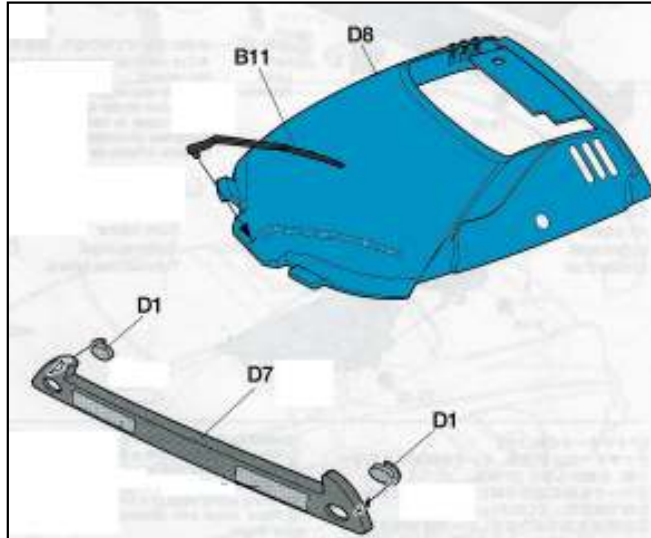

Pan Pacific PLAFIT Championship 2009 GT Category Body making Regulations

● HONDA NSX

※Please install all explained parts.