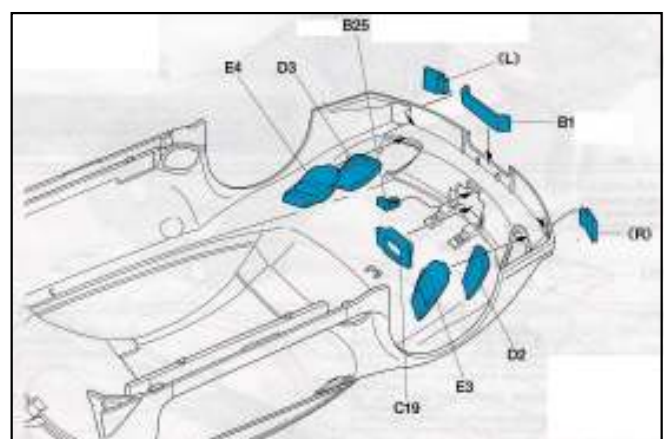

# Pan Pacific PLAFIT Championship 2009 GT Category Body making Regulations

## ● TOYOTA SC430

※Please install all explained parts.

Pan Pacific PLAFIT Championship 2009  
GT Category Body making Regulations

● TOYOTA SC430

※Please install all explained parts.