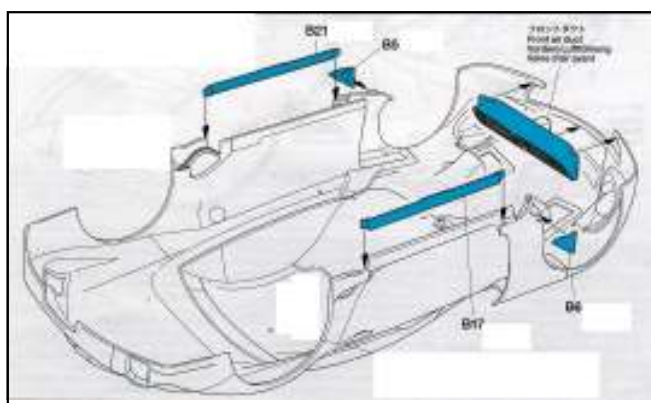

# Pan Pacific PLAFIT Championship 2009 GT Category Body making Regulations

## ● TOYOTA SC430

※Please install all explained parts.

Pan Pacific PLAFIT Championship 2009  
GT Category Body making Regulations

● TOYOTA SC430

※Please install all explained parts.