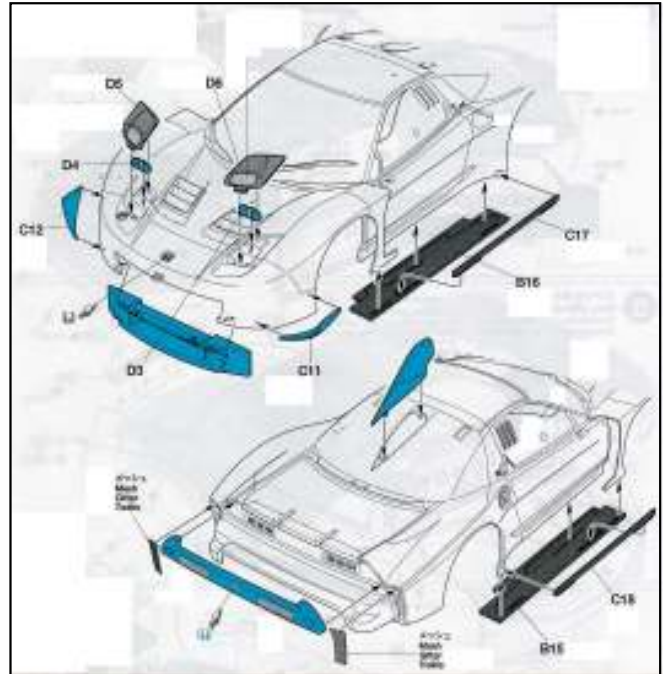

Pan Pacific PLAFIT Championship 2009 GT Category Body making Regulations

● HONDA NSX

※Please install all explained parts.